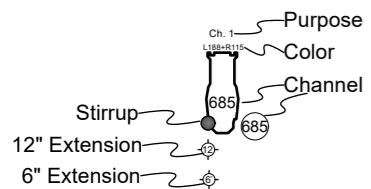

KEY

- | | | |
|--|---------------------------------|----|
|  | Colorado 1 Solo | 4 |
|  | Solo Batten 4 | 2 |
|  | Litepanels Astra 6X Bicolor LED | 12 |
|  | Sting Ray Mini RGBW | 7 |

TYPICAL

NOTES