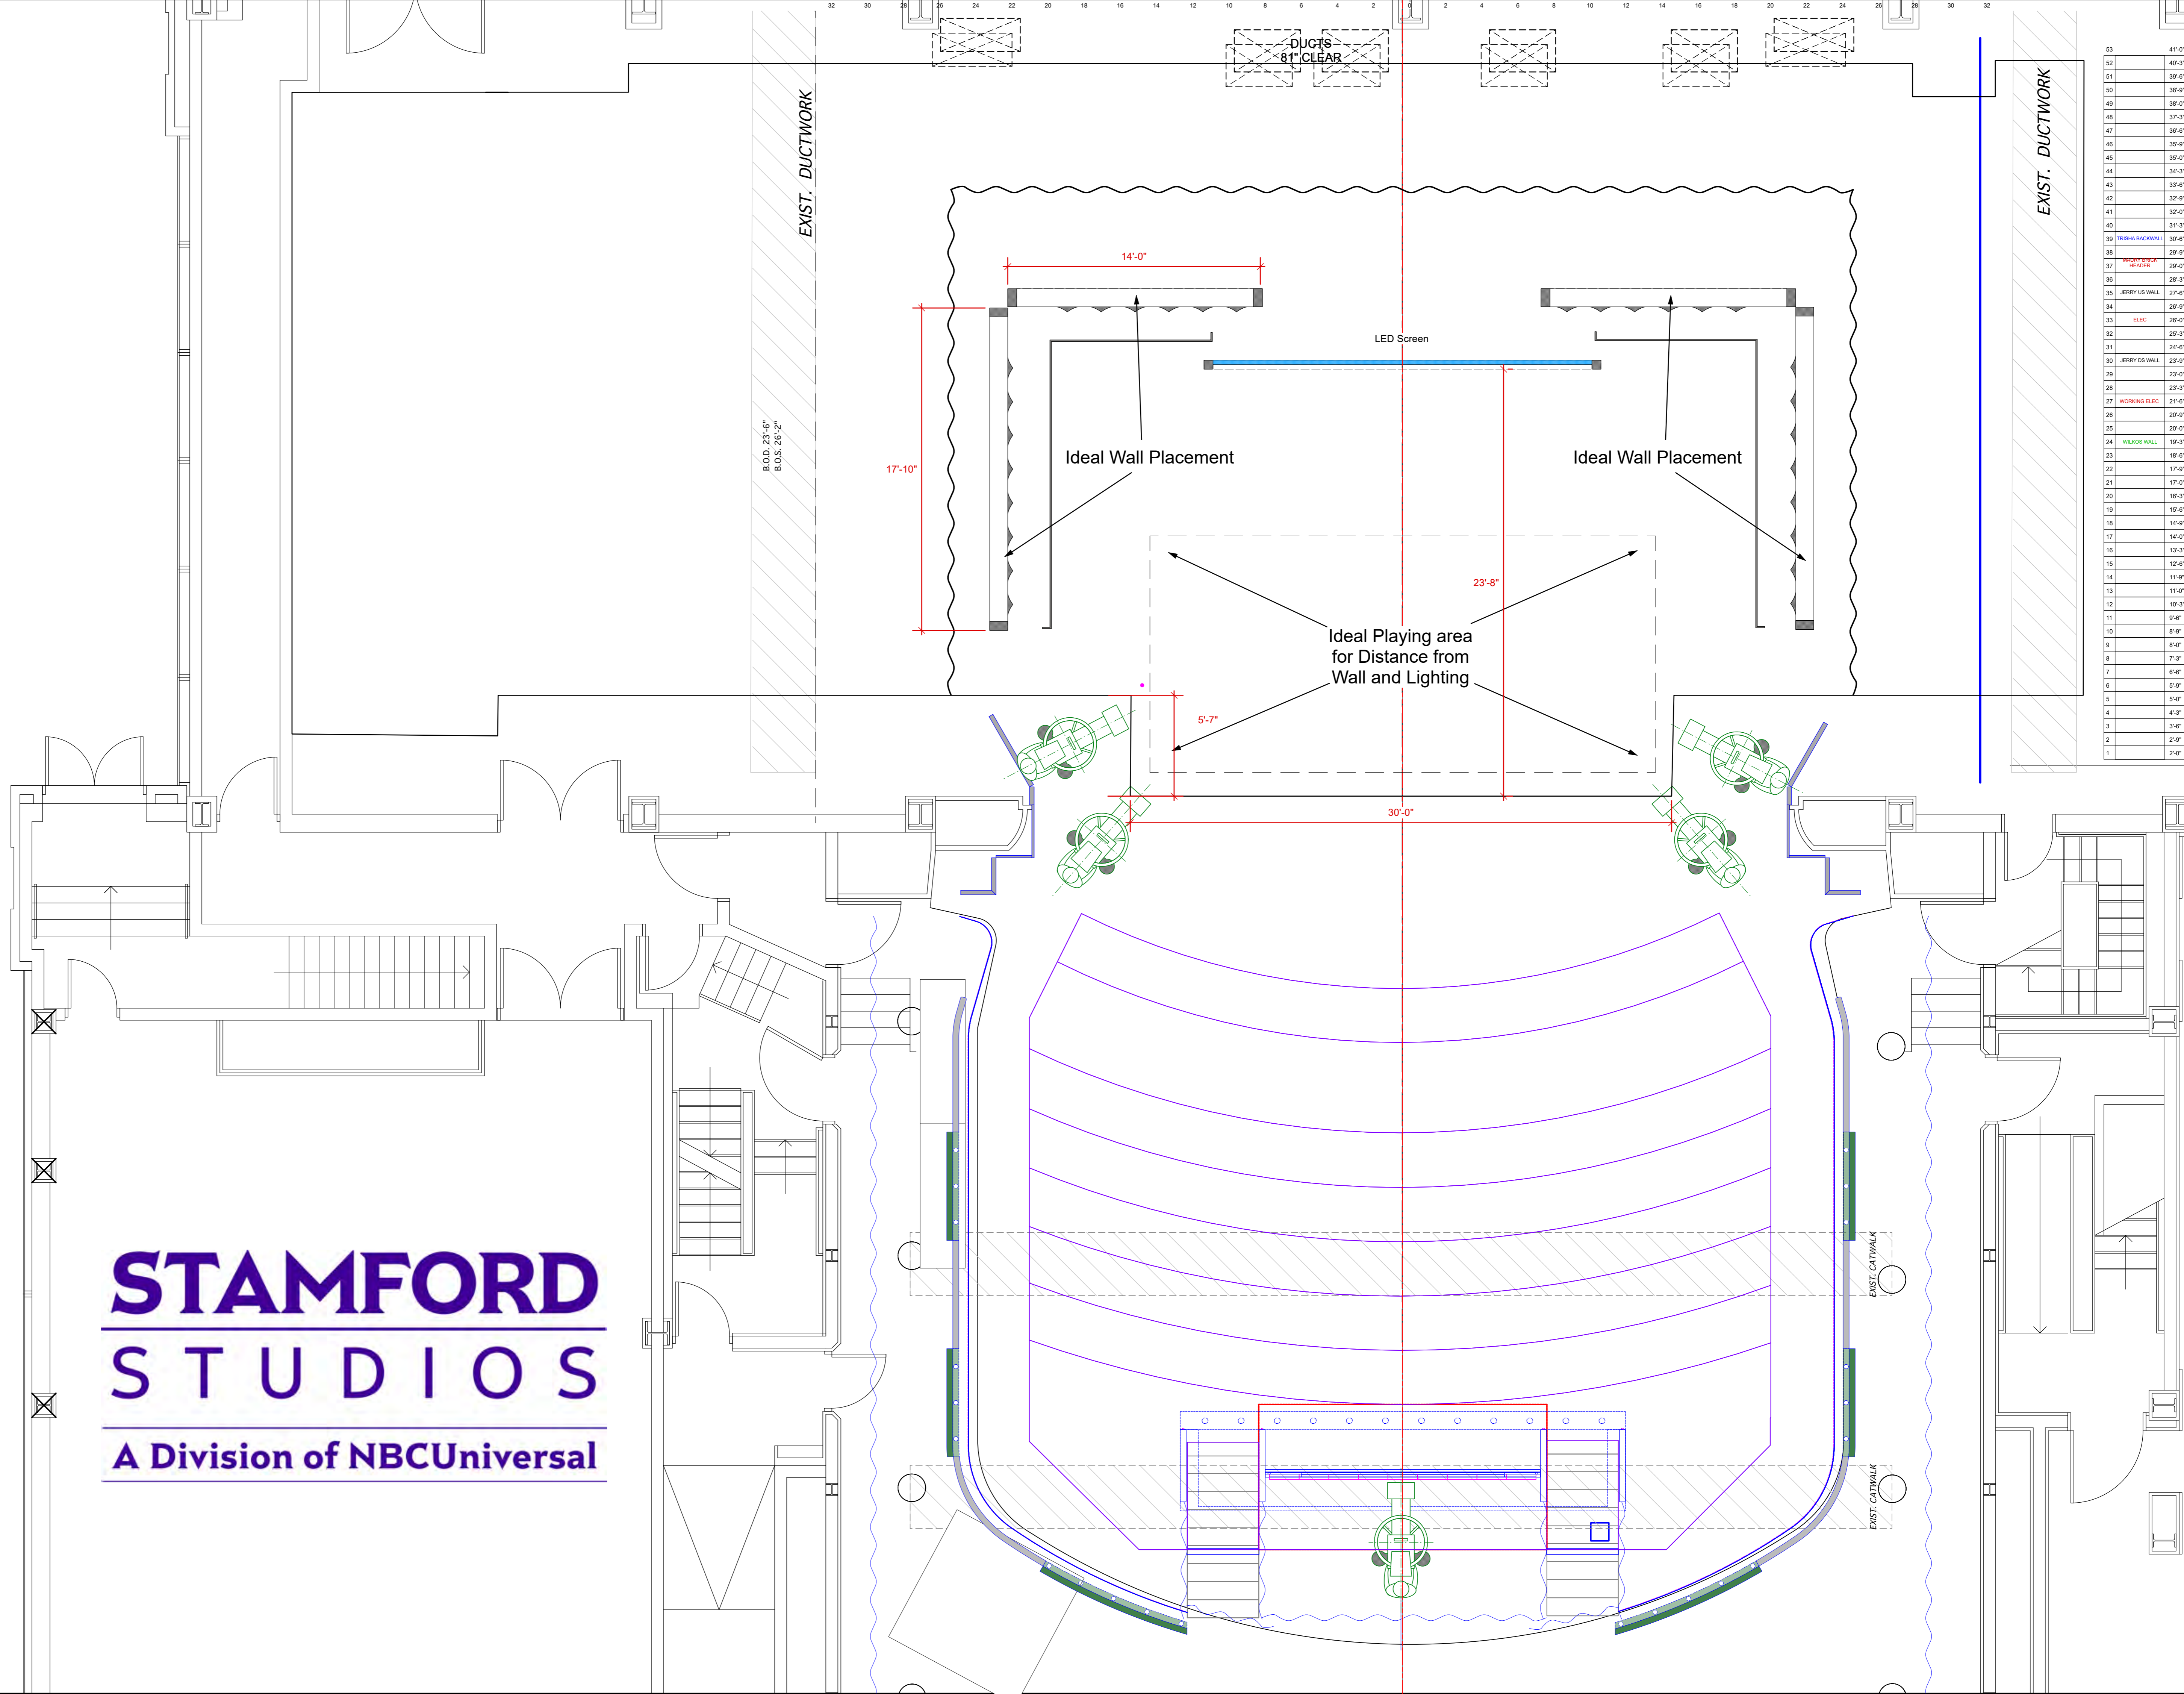

# STAMFORD STUDIOS

A Division of NBCUniversal

|    |        |
|----|--------|
| 53 | 41'-0" |
| 52 | 40'-3" |
| 51 | 39'-6" |
| 50 | 38'-9" |
| 49 | 38'-0" |
| 48 | 37'-3" |
| 47 | 36'-6" |
| 46 | 35'-9" |
| 45 | 35'-0" |
| 44 | 34'-3" |
| 43 | 33'-6" |
| 42 | 32'-9" |
| 41 | 32'-0" |
| 40 | 31'-3" |
| 39 | 30'-6" |
| 38 | 29'-9" |
| 37 | 29'-0" |
| 36 | 28'-3" |
| 35 | 27'-6" |
| 34 | 26'-9" |
| 33 | 26'-0" |
| 32 | 25'-3" |
| 31 | 24'-6" |
| 30 | 23'-9" |
| 29 | 23'-0" |
| 28 | 22'-3" |
| 27 | 21'-6" |
| 26 | 20'-9" |
| 25 | 20'-0" |
| 24 | 19'-3" |
| 23 | 18'-6" |
| 22 | 17'-9" |
| 21 | 17'-0" |
| 20 | 16'-3" |
| 19 | 15'-6" |
| 18 | 14'-9" |
| 17 | 14'-0" |
| 16 | 13'-3" |
| 15 | 12'-6" |
| 14 | 11'-9" |
| 13 | 11'-0" |
| 12 | 10'-3" |
| 11 | 9'-6"  |
| 10 | 8'-9"  |
| 9  | 8'-0"  |
| 8  | 7'-3"  |
| 7  | 6'-6"  |
| 6  | 5'-9"  |
| 5  | 5'-0"  |
| 4  | 4'-3"  |
| 3  | 3'-6"  |
| 2  | 2'-9"  |
| 1  | 2'-0"  |